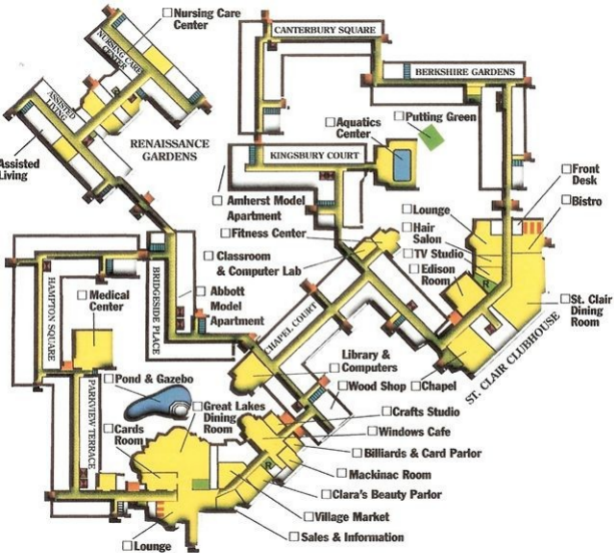

GREAT LAKES CLUBHOUSE